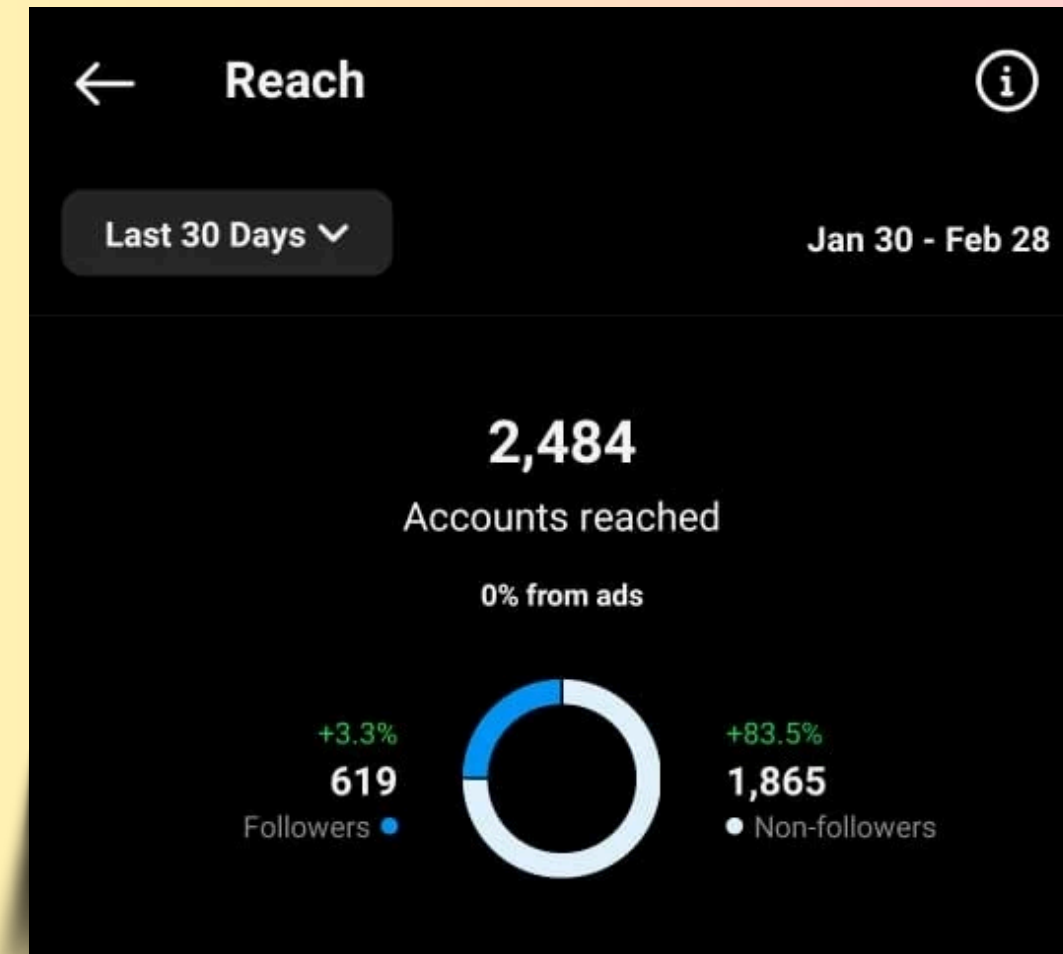

Social media GRAPHICS

Client name - Metawish.ai

Content creation & Social
media management

Key Achievements:

- Increased Instagram reach by +1745 % within 30 days of account management.
- Boosted the engagement rate by +1945 %.
- Increased followers by +36.5 %.
- Increased profile visit by +548 %
- Revenue generation through sales by 61.2%

Results

BEFORE

AFTER

Social media GRAPHICS

Client name - Blushwork

**Content creation & Social
media management**

Key Achievements:

- Increased Instagram reach by +57 % within 30 days of account management.
- Boosted the engagement rate by +14.4 %.

Results

Social media GRAPHICS

Client name - Navodayan family

**Content creation & Social
media management**

Key Achievements:

- Increased Instagram reach by +57 % within 30 days of account management.
- Boosted the engagement rate by +14.4 %.