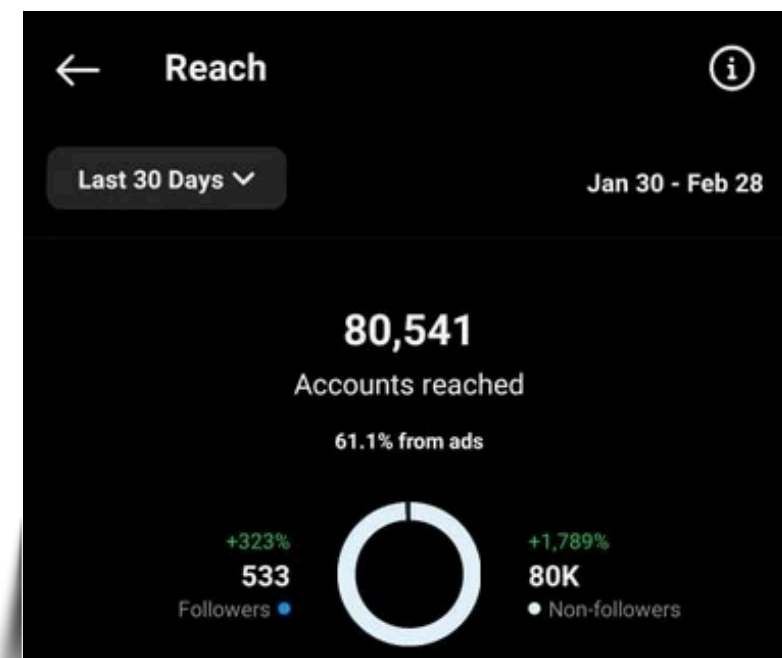

Social media GRAPHICS

Client name - Metawish.ai

Content creation & Social
media management

Key Achievements:

- Increased Instagram reach by +1745 % within 30 days of account management.
- Boosted the engagement rate by +1945 %.
- Increased followers by +36.5 %.
- Increased profile visit by +548 %
- Revenue generation through sales by 61.2%

Results

BEFORE

AFTER

Social media GRAPHICS

Client name - Blushwork

**Content creation & Social
media management**

Key Achievements:

- Increased Instagram reach by +57 % within 30 days of account management.
- Boosted the engagement rate by +14.4 %.