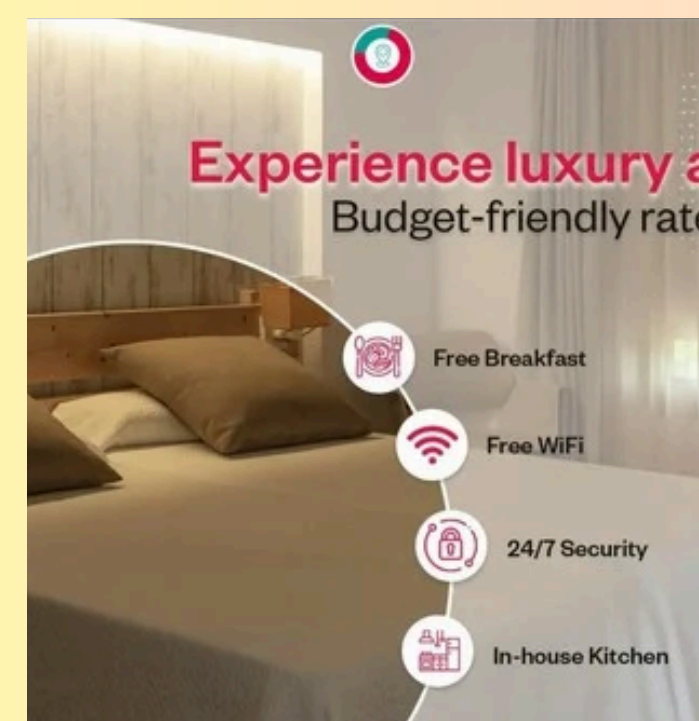

Industry: Education Indsutry
SOP: Content creation & SMM
Client name : Navodayan family

Social media GRAPHICS

Client name - Swagstay Hotels

Content creation & Social media management

Key Achievements:

- Increased Instagram followers by 70% within 4 months of account management.
- Boosted the engagement rate on Facebook posts by 65% through improved content and strategic use of hashtags.
- Respond to online reviews and feedback, resulting in a 90% customer satisfaction rate and reporting of social media performance, tracking key metrics.

Social media GRAPHICS

Client name - Skills Panacea

Content creation & Social media management

Key Achievements:

- Increased Instagram reach by 89.6% within 3 months of account management.
- Boosted the engagement rate by 85%.
- Revenue generation through sales by 6.2 lakhs.